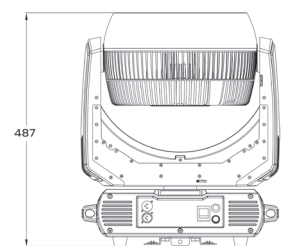

SOURCE Light source: 37 x 15 watts RGBW LED
LED life expectancy: 50,000 Hrs

OPTICAL SYSTEM Beam angle: 7° to 40°
Light output: 11,000 Lux @ 10m @ 7°

DYNAMIC EFFECTS Color mixing: RGBW
Electronic variable strobe
Built-in color and dynamic macros
Four zones control

CONTROL & PROGRAMMING Control protocols: Built-in W-DMX™ by Wireless Solution Sweden
Display: Touch screen display
Control channels: 14, 25, 30 CHs

MOVEMENT Pan: 540°
Tilt: 270°

ELECTRICAL Input voltage: 100-240V/50-60Hz
Power consumption: 800 watts

CONNECTIONS DMX connections: 3 pin and 5 pin XLR In/Out male and female
Power connections: Powercon In

PHYSICAL Dimensions: 413 x 320 x 487mm
Net weight: 17 Kg
Color: Black
IP rating: 20

Dimensions

Luminous Diagram