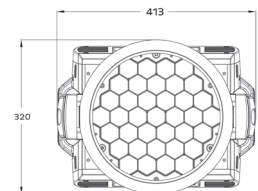

SOURCE Light source: 37 x 15 watts RGBW LED
LED life expectancy: 50,000 Hrs

OPTICAL SYSTEM Beam angle: 7° to 40°
Light output: 11,000 Lux @ 10m @ 7°

DYNAMIC EFFECTS Color mixing: RGBW
Electronic variable strobe
Built-in color and dynamic macros
Four zones control

CONTROL & PROGRAMMING Control protocols: Built-in W-DMX™ by Wireless Solution Sweden
Display: Touch screen display
Control channels: 14, 25, 30 CHs

MOVEMENT Pan: 540°
Tilt: 270°

ELECTRICAL Input voltage: 100-240V/50-60Hz
Power consumption: 800 watts

CONNECTIONS DMX connections: 3 pin and 5 pin XLR In/Out male and female
Power connections: Powercon In

PHYSICAL Dimensions: 413 x 320 x 487mm
Net weight: 17 Kg
Color: Black
IP rating: 20

Dimensions

Luminous Diagram