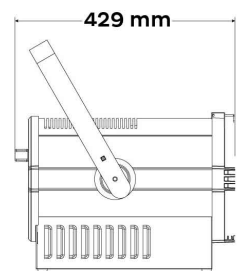

PHYSICAL Dimensions: 429 x 296 x 456mm
 Net weight: 11.5 Kg
 Color: Black
 Housing: Aluminum
 IP rating: 20
 Operating temperature: -5°C/45°C

Dimensions

Luminous Diagram