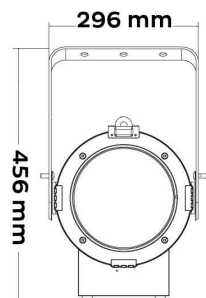

PHYSICAL Dimensions: 429 x 296 x 456mm
 Net weight: 11.5 Kg
 Color: Black
 Housing: Aluminum
 IP rating: 20
 Operating temperature: -5°C/45°C

Dimensions

Luminous Diagram