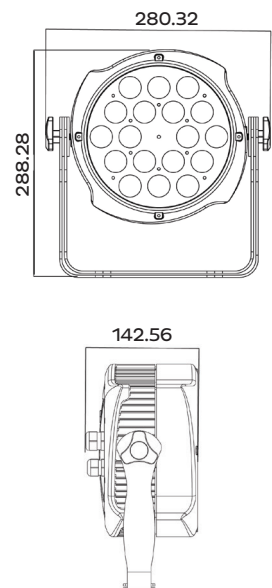

OPTICAL SYSTEM Beam angle: 25°
Light output: 7,000 Lux @ 2m @ 10°

DYNAMIC EFFECTS Color: Ultraviolet
Strobe and fade effect
Built-in dynamic macros

CONTROL & PROGRAMMING Control protocols: DMX, Master-Slave, Auto Run
Display: TFT displayer with 4 buttons
Control channels: 1, 2, 5 CHs

ELECTRICAL Input voltage: 100-240 V/50-60Hz
Power consumption: 95 watts

CONNECTIONS DMX connections: IP DMX in/out cables with 3 pin screw lock connectors
Power connections: IP power in/out cable, 3 pin screw lock connectors

PHYSICAL Dimensions: 280.32 x 142.56 x 288.28mm
Net weight: 5 Kg
Color: Black
Housing: Aluminum
IP rating: 65
Operating temperature: -20°C/45°C

Dimensions

Luminous Diagram